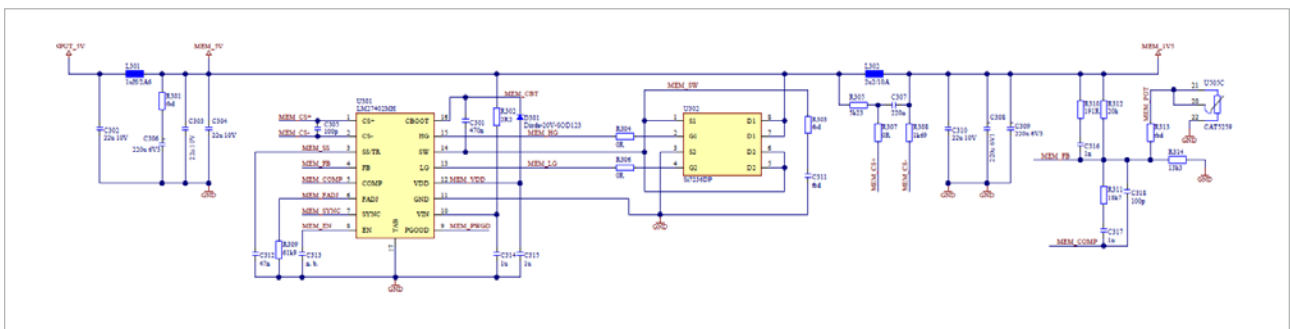

VCC2 - 1.5V @ 6A