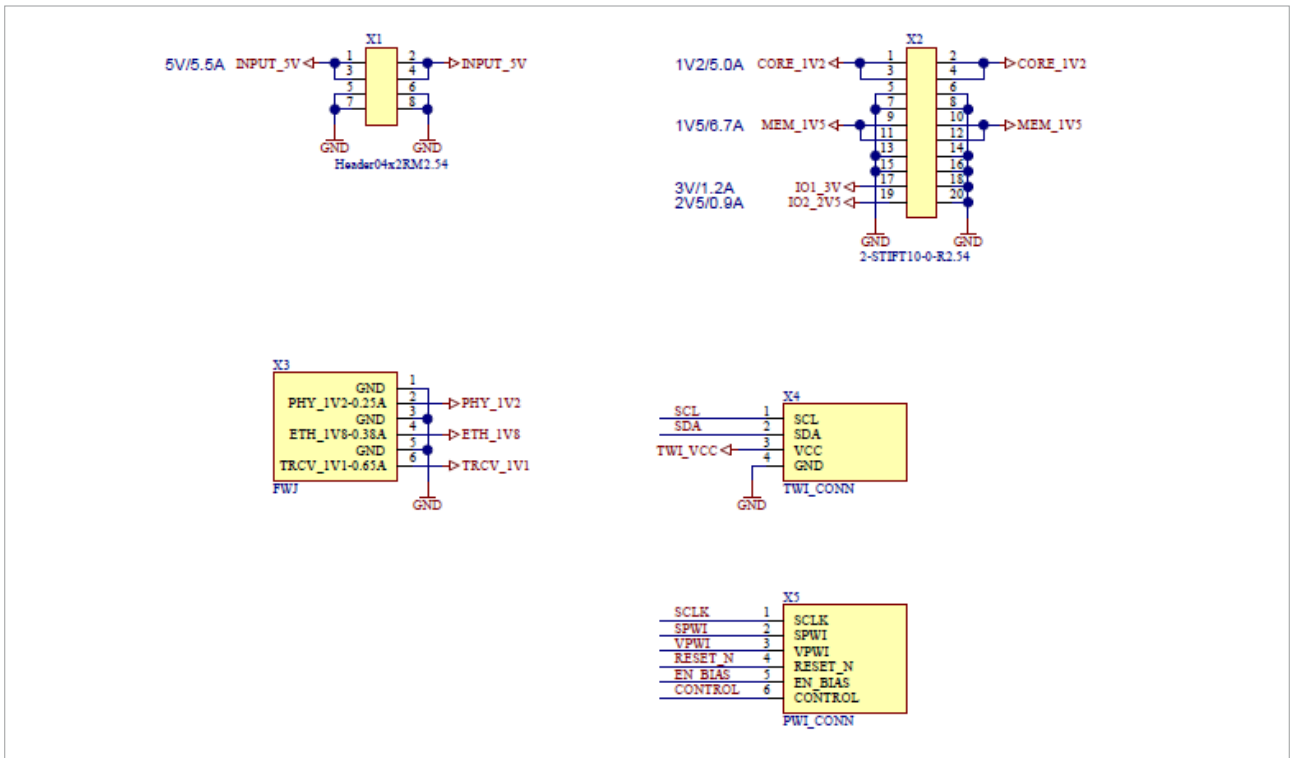

SCHEMATICS

Connectors