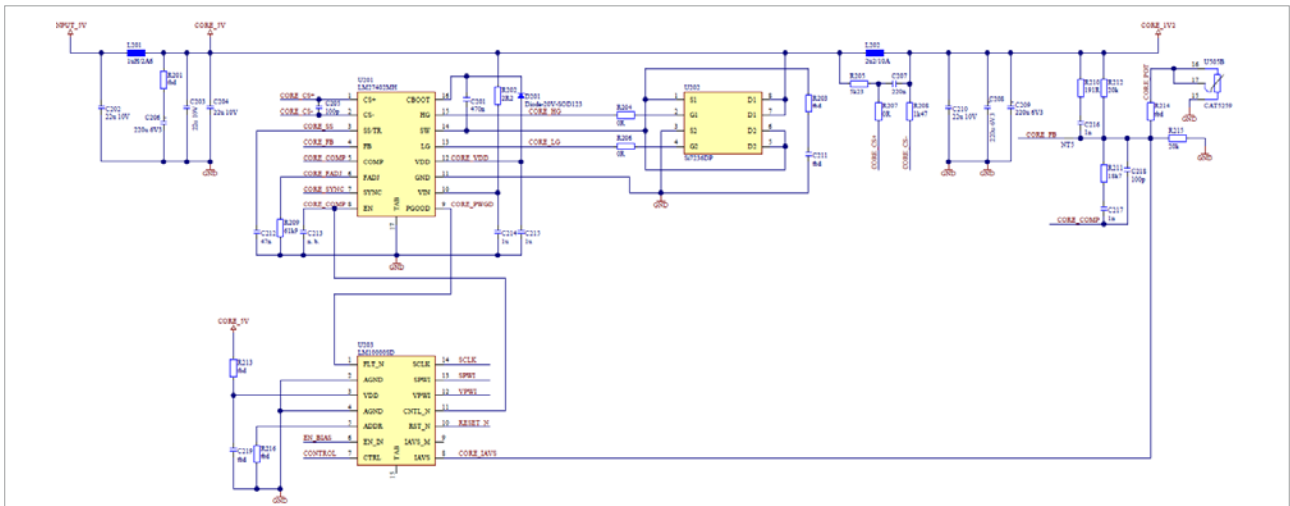

VCC1 - 0.9V @ 5A